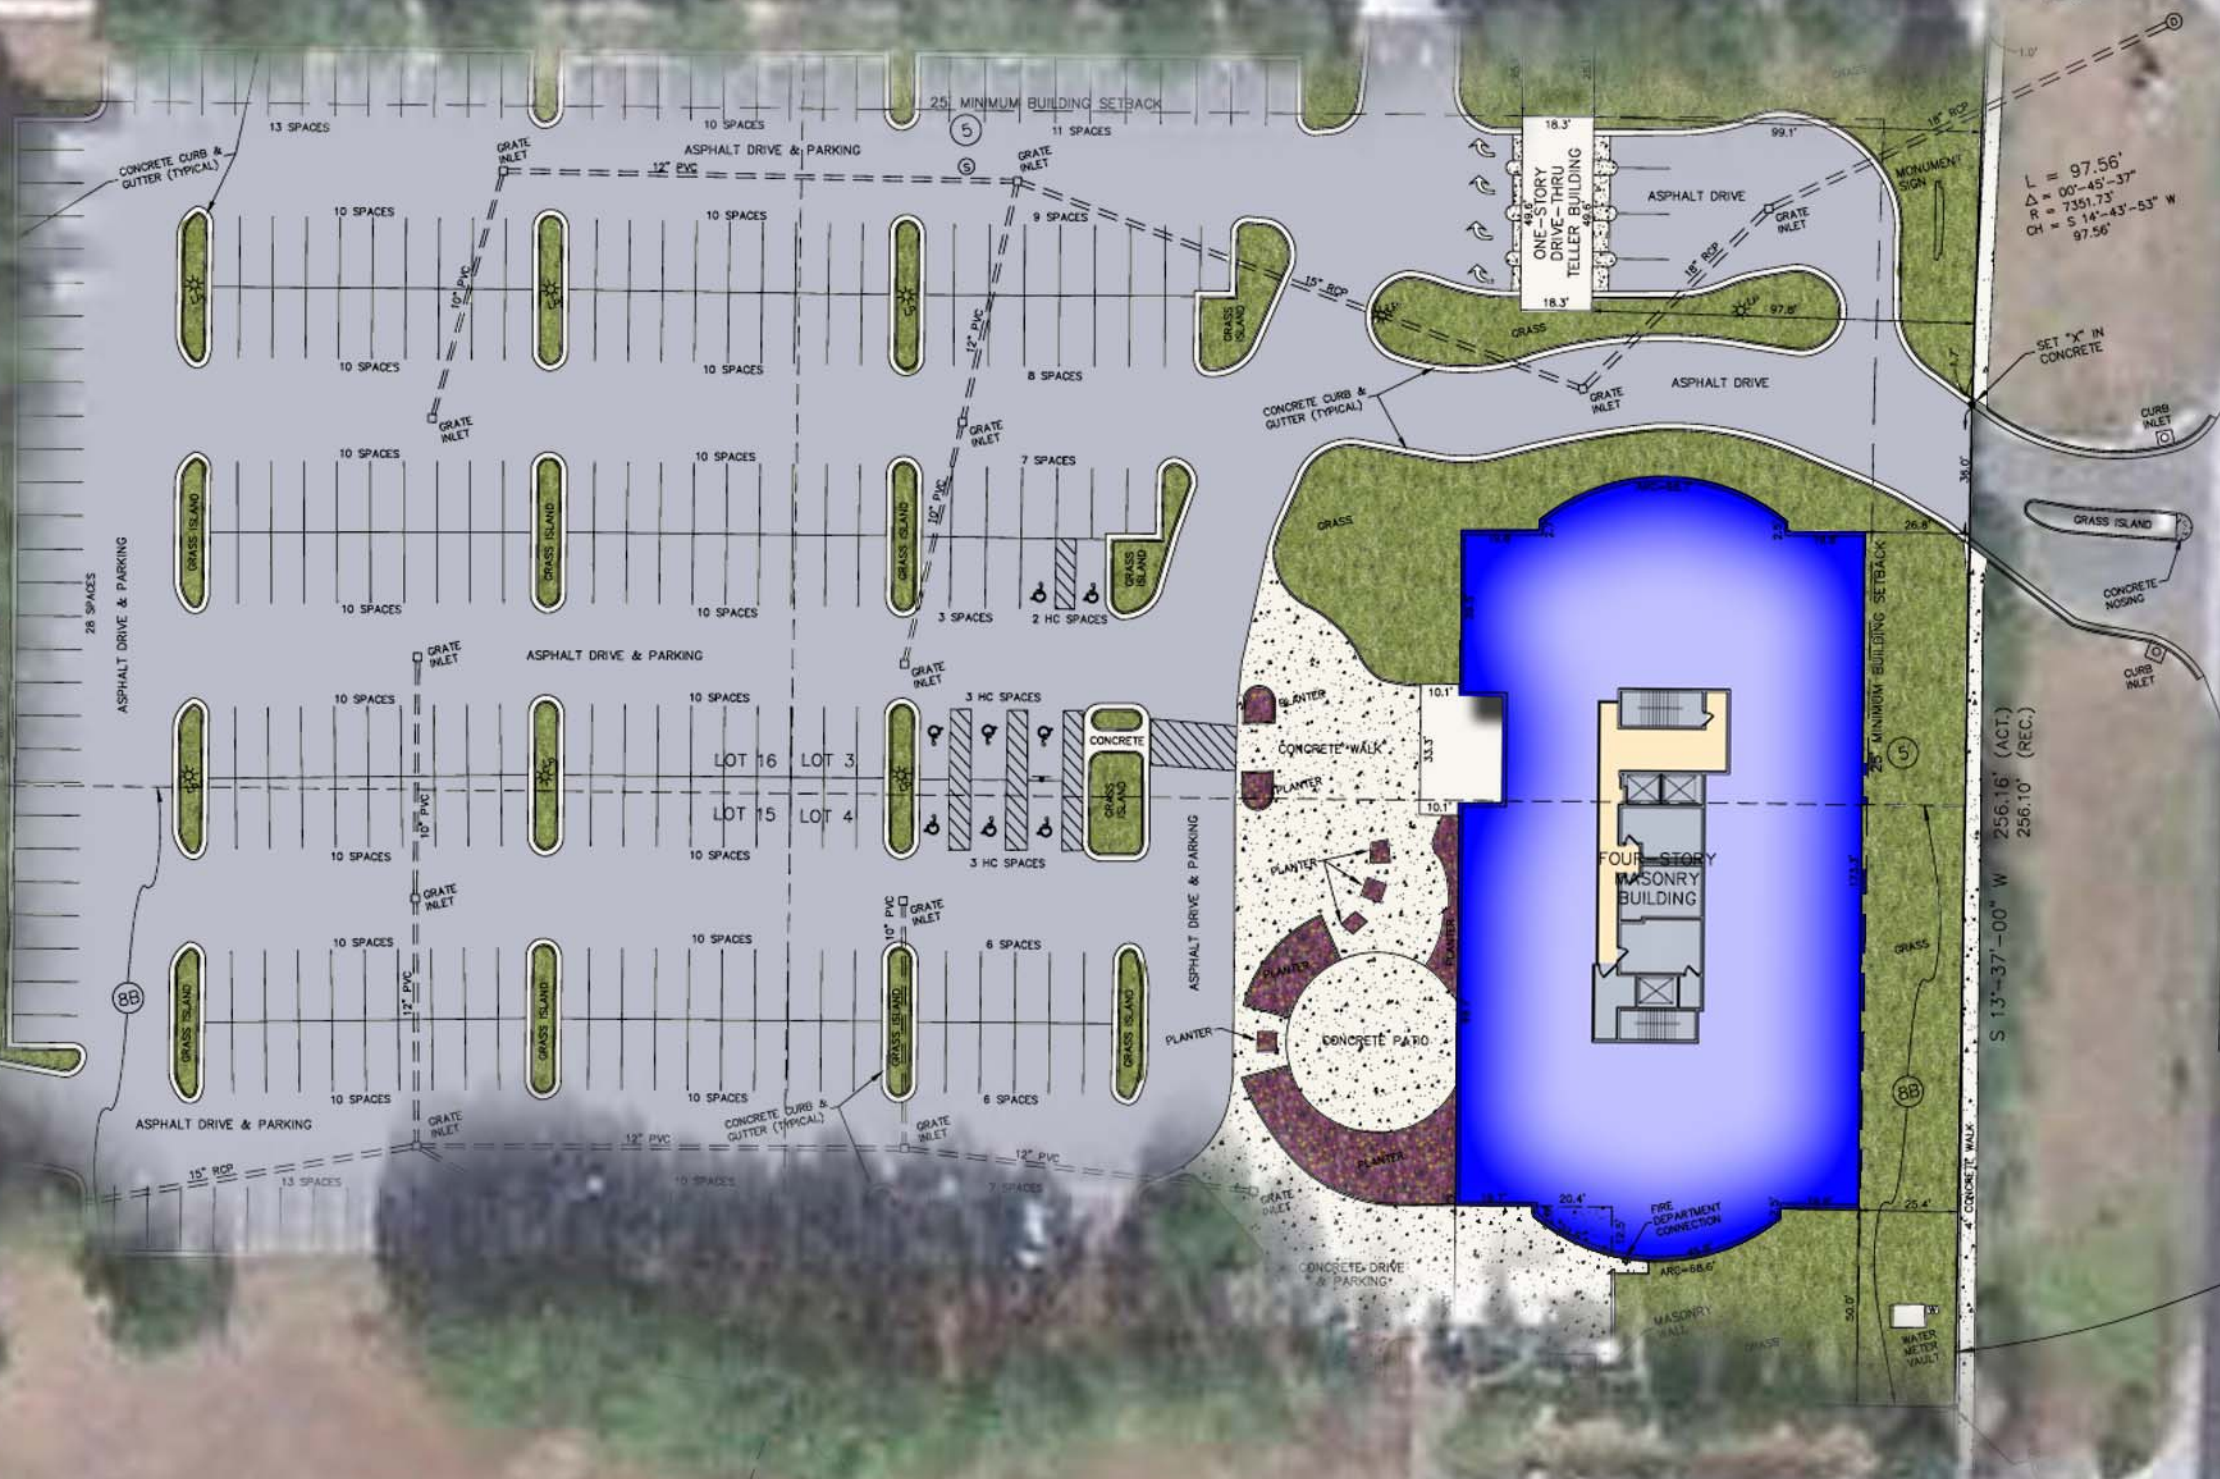

Du RHU Drive

West 1-65 Service Road North

Designer/Architect:

BB&T Financial Plaza

Mobile, Alabama

Owner/Developer: